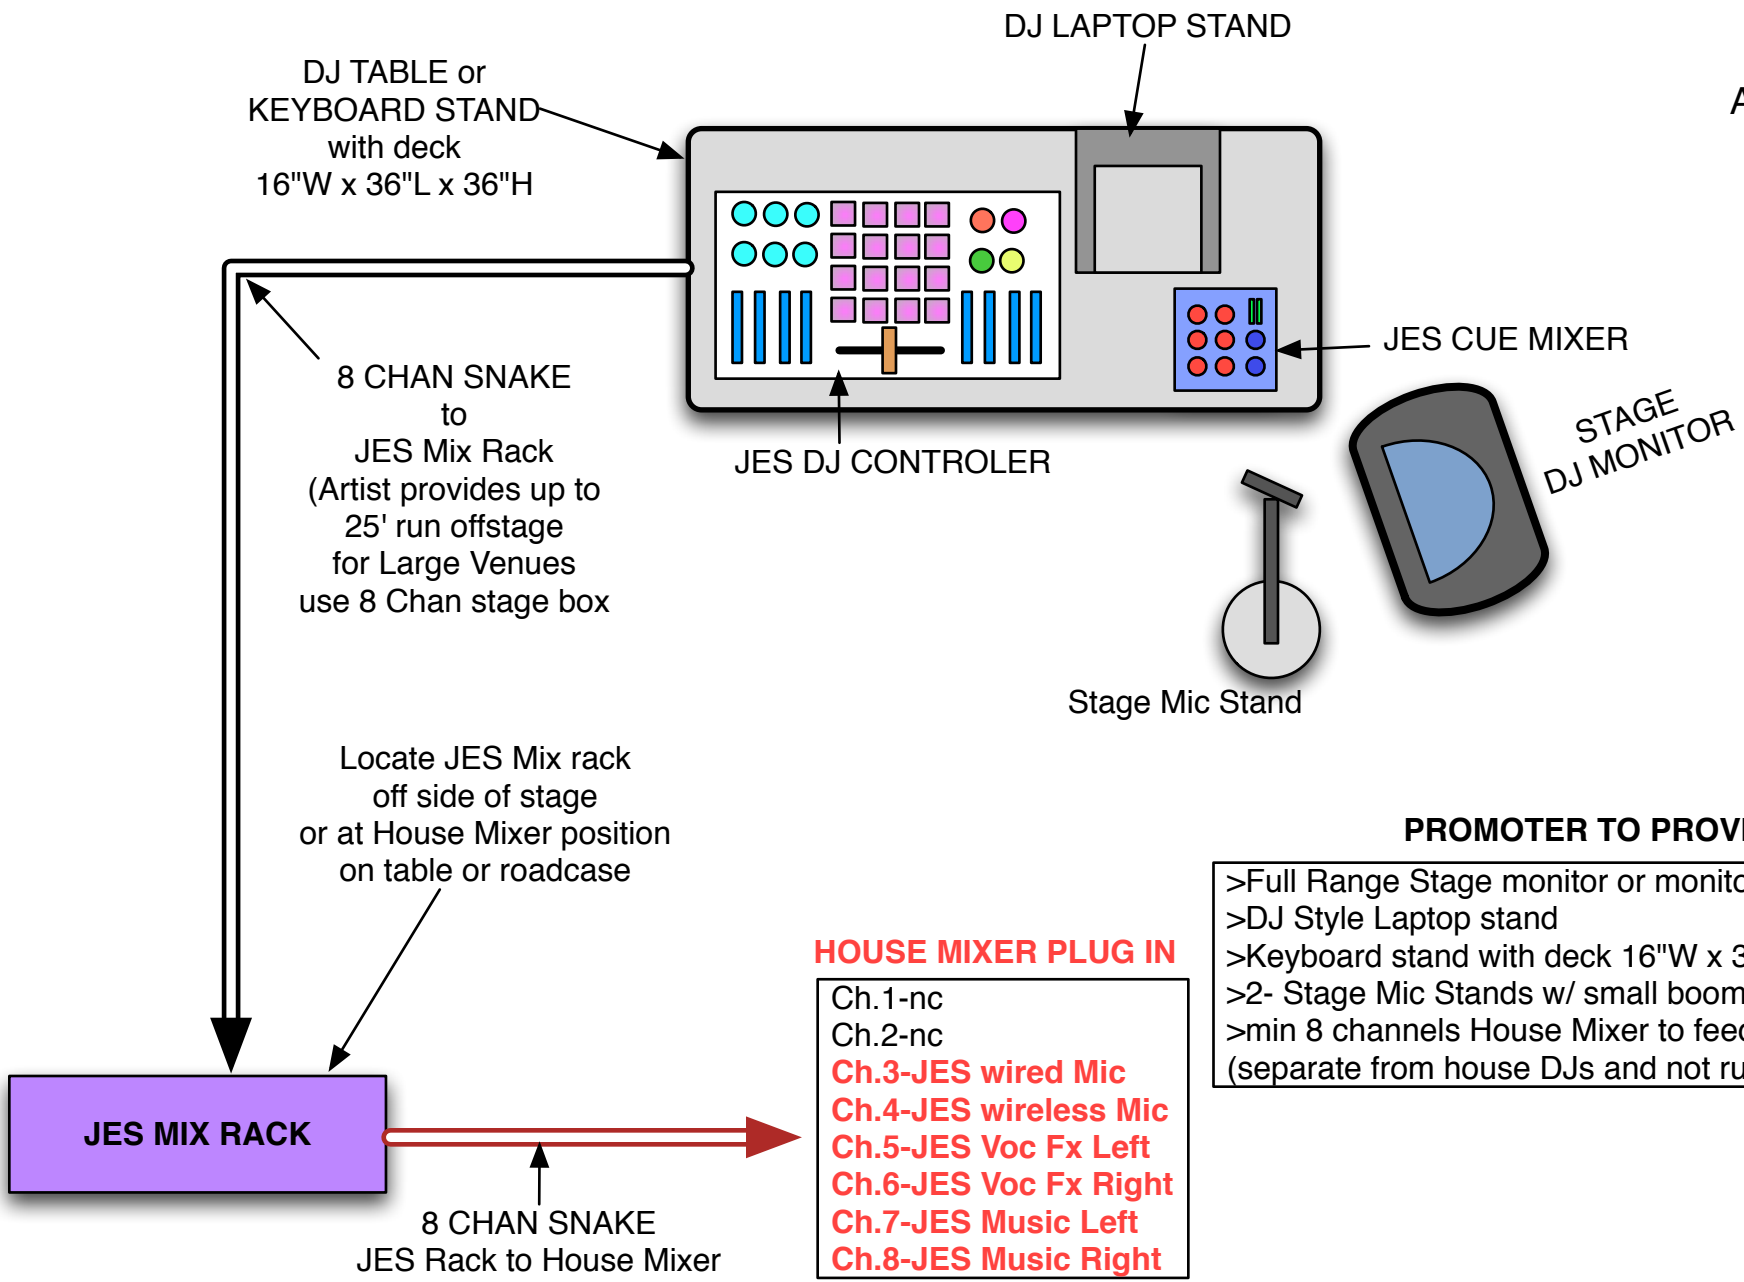

**JES - DJ STAGE SETUP**  
**MIC is Wireless so**  
**she moves around entire stage area**

**PROMOTER TO PROVIDE**

- >Full Range Stage monitor or monitors
- >DJ Style Laptop stand
- >Keyboard stand with deck 16"W x 36"L x 36"H
- >2- Stage Mic Stands w/ small boom arms
- >min 8 channels House Mixer to feed PA direct (separate from house DJs and not run through DJM)

**HOUSE MIXER PLUG IN**

- Ch.1-nc
- Ch.2-nc
- Ch.3-JES wired Mic**
- Ch.4-JES wireless Mic**
- Ch.5-JES Voc Fx Left**
- Ch.6-JES Voc Fx Right**
- Ch.7-JES Music Left**
- Ch.8-JES Music Right**